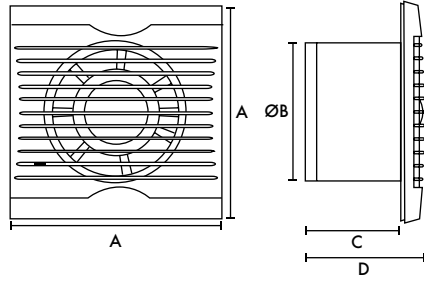

Silhouette 100TM (PIR/Timer)

Single speed 100mm bathroom/toilet fan. Integral PIR operated model, (presence detector) with adjustable electronic overrun timer (5-30 minutes) indication light and back draught shutter.

Model	Stock Ref
TM	454058

Accessories

Model	Stock Ref
Wall Kit White	254102
Wall Kit Brown	254100
Window kit	442947

Dimensions (mm)

Panel

Wall Kit

A	BØ	C	D	E	F
160	99	80	97	200	32

Transformer (W X H X D) 86 x 65 x 147

Weight 0.6kg

Fixing hole diameter 105mmØ (Panel & Window), 117mmØ (Wall)

Performance Guide

Model	Extract Performance - FID			Sound dB(A)
	m ³ /h	l/s	Watts	@ 3m
Silhouette 100B/T/H/TM	75	21	16	30
Silhouette 100SVB/SVT/SVH	75	21	15	30