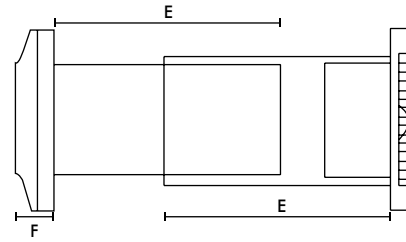

Model	Stock Ref
TM	454058

Accessories

Model	Stock Ref
Wall Kit White	254102
Wall Kit Brown	254100
Window kit	442947

Dimensions (mm)

Panel

Wall Kit

A	BØ	C	D	E	F
160	99	80	97	200	32

Transformer (W X H X D) 86 x 65 x 147

Weight 0.6kg

Fixing hole diameter 105mmØ (Panel & Window), 117mmØ (Wall)

Performance Guide

Model	Extract Performance - FID			Sound dB(A)
	m ³ /h	l/s	Watts	@ 3m
Silhouette 100B/T/H/TM	75	21	16	30
Silhouette 100SVB/SVT/SVH	75	21	15	30