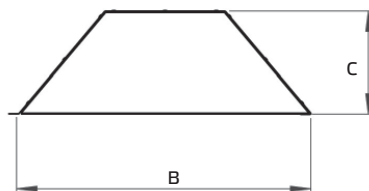

DATA SHEET

Weather protection hood WSH MPC

Type	ID	For models:	A mm	B mm	C mm	Weight kg
WSH MPC 01	123431	MPC 225 - 280 MPC...T 225 - 315	365	380	202	2,5
WSH MPC 02	123433	MPC 315 - 450 MPC...T 400 - 450	572	571	201	4,4
WSH MPC 03	123435	MPC 500 - 630 MPC...T 500 - 630	758	769	222	6,7

- Weather protection hood
- Sheet steel, galvanized

Scope of supply:
1 Weather protection hood
9 / 12 Tallow-drop screws, 3,9 x 13 mm