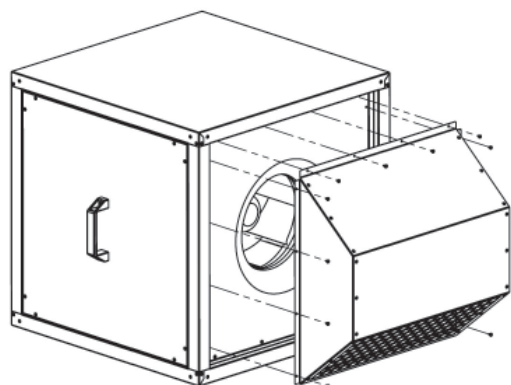

DATA SHEET

Weather protection hood WSH MPC

Type	ID	For models:	A mm	B mm	C mm	Weight kg
WSH MPC 01	123431	MPC 225 - 280 MPC...T 225 - 315	365	380	202	2,5
WSH MPC 02	123433	MPC 315 - 450 MPC...T 400 - 450	572	571	201	4,4
WSH MPC 03	123435	MPC 500 - 630 MPC...T 500 - 630	758	769	222	6,7

- Weather protection hood
- Sheet steel, galvanized

Scope of supply:
1 Weather protection hood
9 / 12 Tallow-drop screws, 3,9 x 13 mm