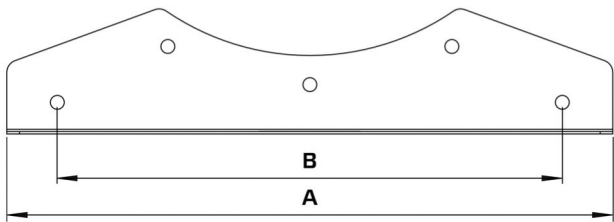

Datasheet

Product type: **Mounting foot**
Product ID: 154810
Product name: FAL 560

A	mm	650
B	mm	560
C	mm	70
D	mm	99
Weight	kg	1.4

- Mounting foot for Axialine
- Sheet steel, powder-coated
- Suitable for outdoor installation

Use:

- AL 560 D4 01
- AL 560 D4 02
- AL 560 D4 F4 01
- AL 560 D4 F4 02

154810_pd_k10001_en_20201109