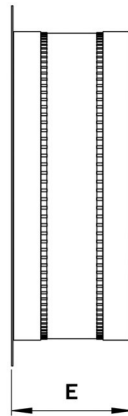

Datasheet

Product type: **Round inlet spigot**
Product ID: 154247
Product name: RAS 355

A	mm	395
B	mm	355
C		10 x 36°
D	mm	8
E	mm	120 ... 190
Weight	kg	3.3

- Flexible connection
- Temperature stability up to 75 °C
- Sheet steel, galvanized
- Plastic band (PES)

Use:

- AL 355 D4 01
- AL 355 D2 01
- AL 355 EC 01