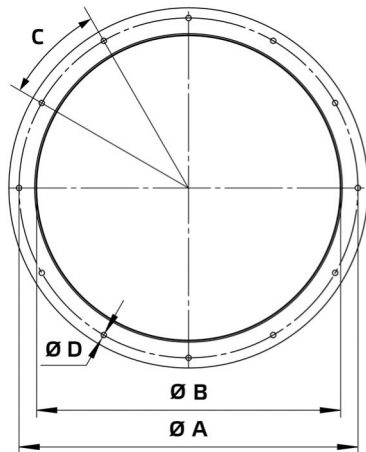

Datasheet

Product type: **Round inlet spigot**
Product ID: 154247
Product name: RAS 355

A	mm	395
B	mm	355
C		10 x 36°
D	mm	8
E	mm	120 ... 190
Weight	kg	3.3

- Flexible connection
- Temperature stability up to 75 °C
- Sheet steel, galvanized
- Plastic band (PES)