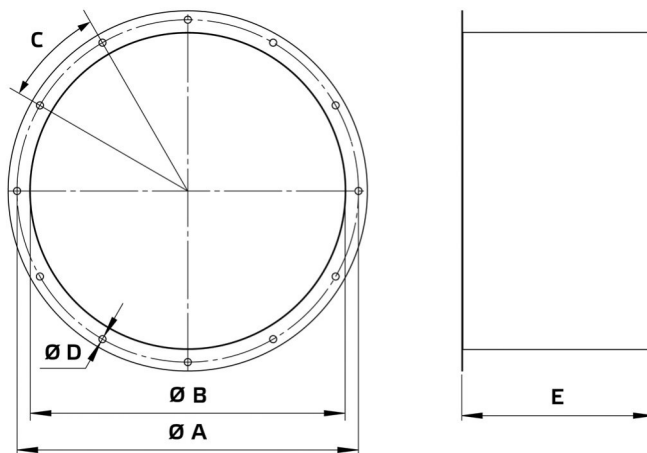

Datasheet

Product type: Tube connection spigot
 Product ID: 154189
 Product name: RVS 450

A	mm	500
B	mm	450
C		12 x 30°
D	mm	8
E	mm	368
Weight	kg	6.3

- Sheet steel, powder-coated
- Flange mounting
- Suitable for outdoor installation