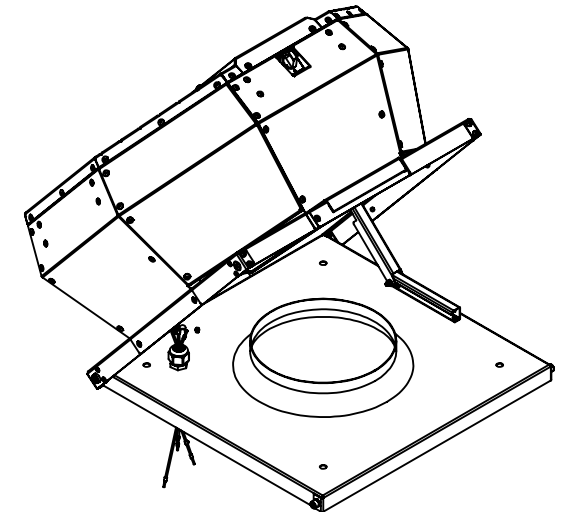

Cable outlet

ruck Ventilatoren  
Max-Planck-Str. 5  
D-97944 Boxberg

1:10 A4 mm

Protection Mark  
according to ISO16016

General tolerances  
DIN ISO 2768-c

**DVA280E4P31**

Drawn: s.pop  
Created: s.pop  
Changed: