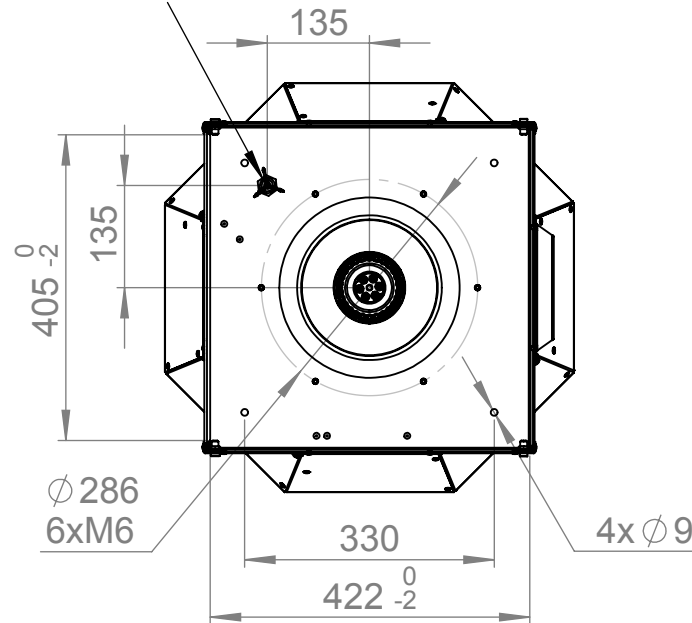

Cable outlet

ruck Ventilatoren  
Max-Planck-Str. 5  
D-97944 Boxberg

1:10 A4 mm

Protection Mark  
according to ISO16016

General tolerances  
DIN ISO 2768-c

**DVA280E4P31**

Drawn: s.pop  
Created: s.pop  
Changed: