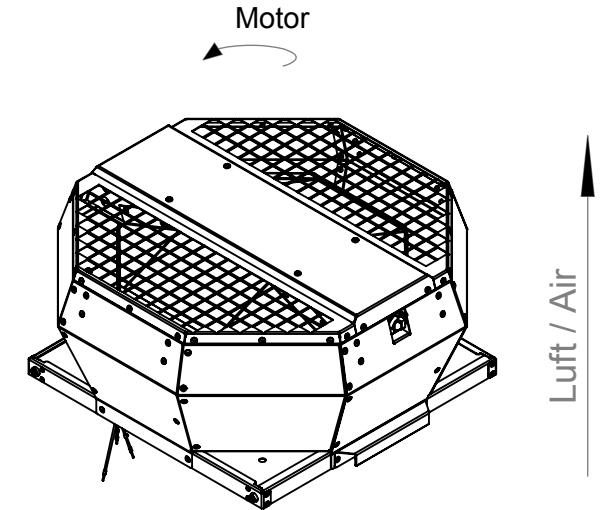

Cable outlet

ruck Ventilatoren  
Max-Planck-Str. 5  
D-97944 Boxberg

1:10 A4 mm

Protection Mark  
according to ISO16016

General tolerances  
DIN ISO 2768-c

**DVA280E4P31**

Drawn: s.pop  
Created: s.pop  
Changed: